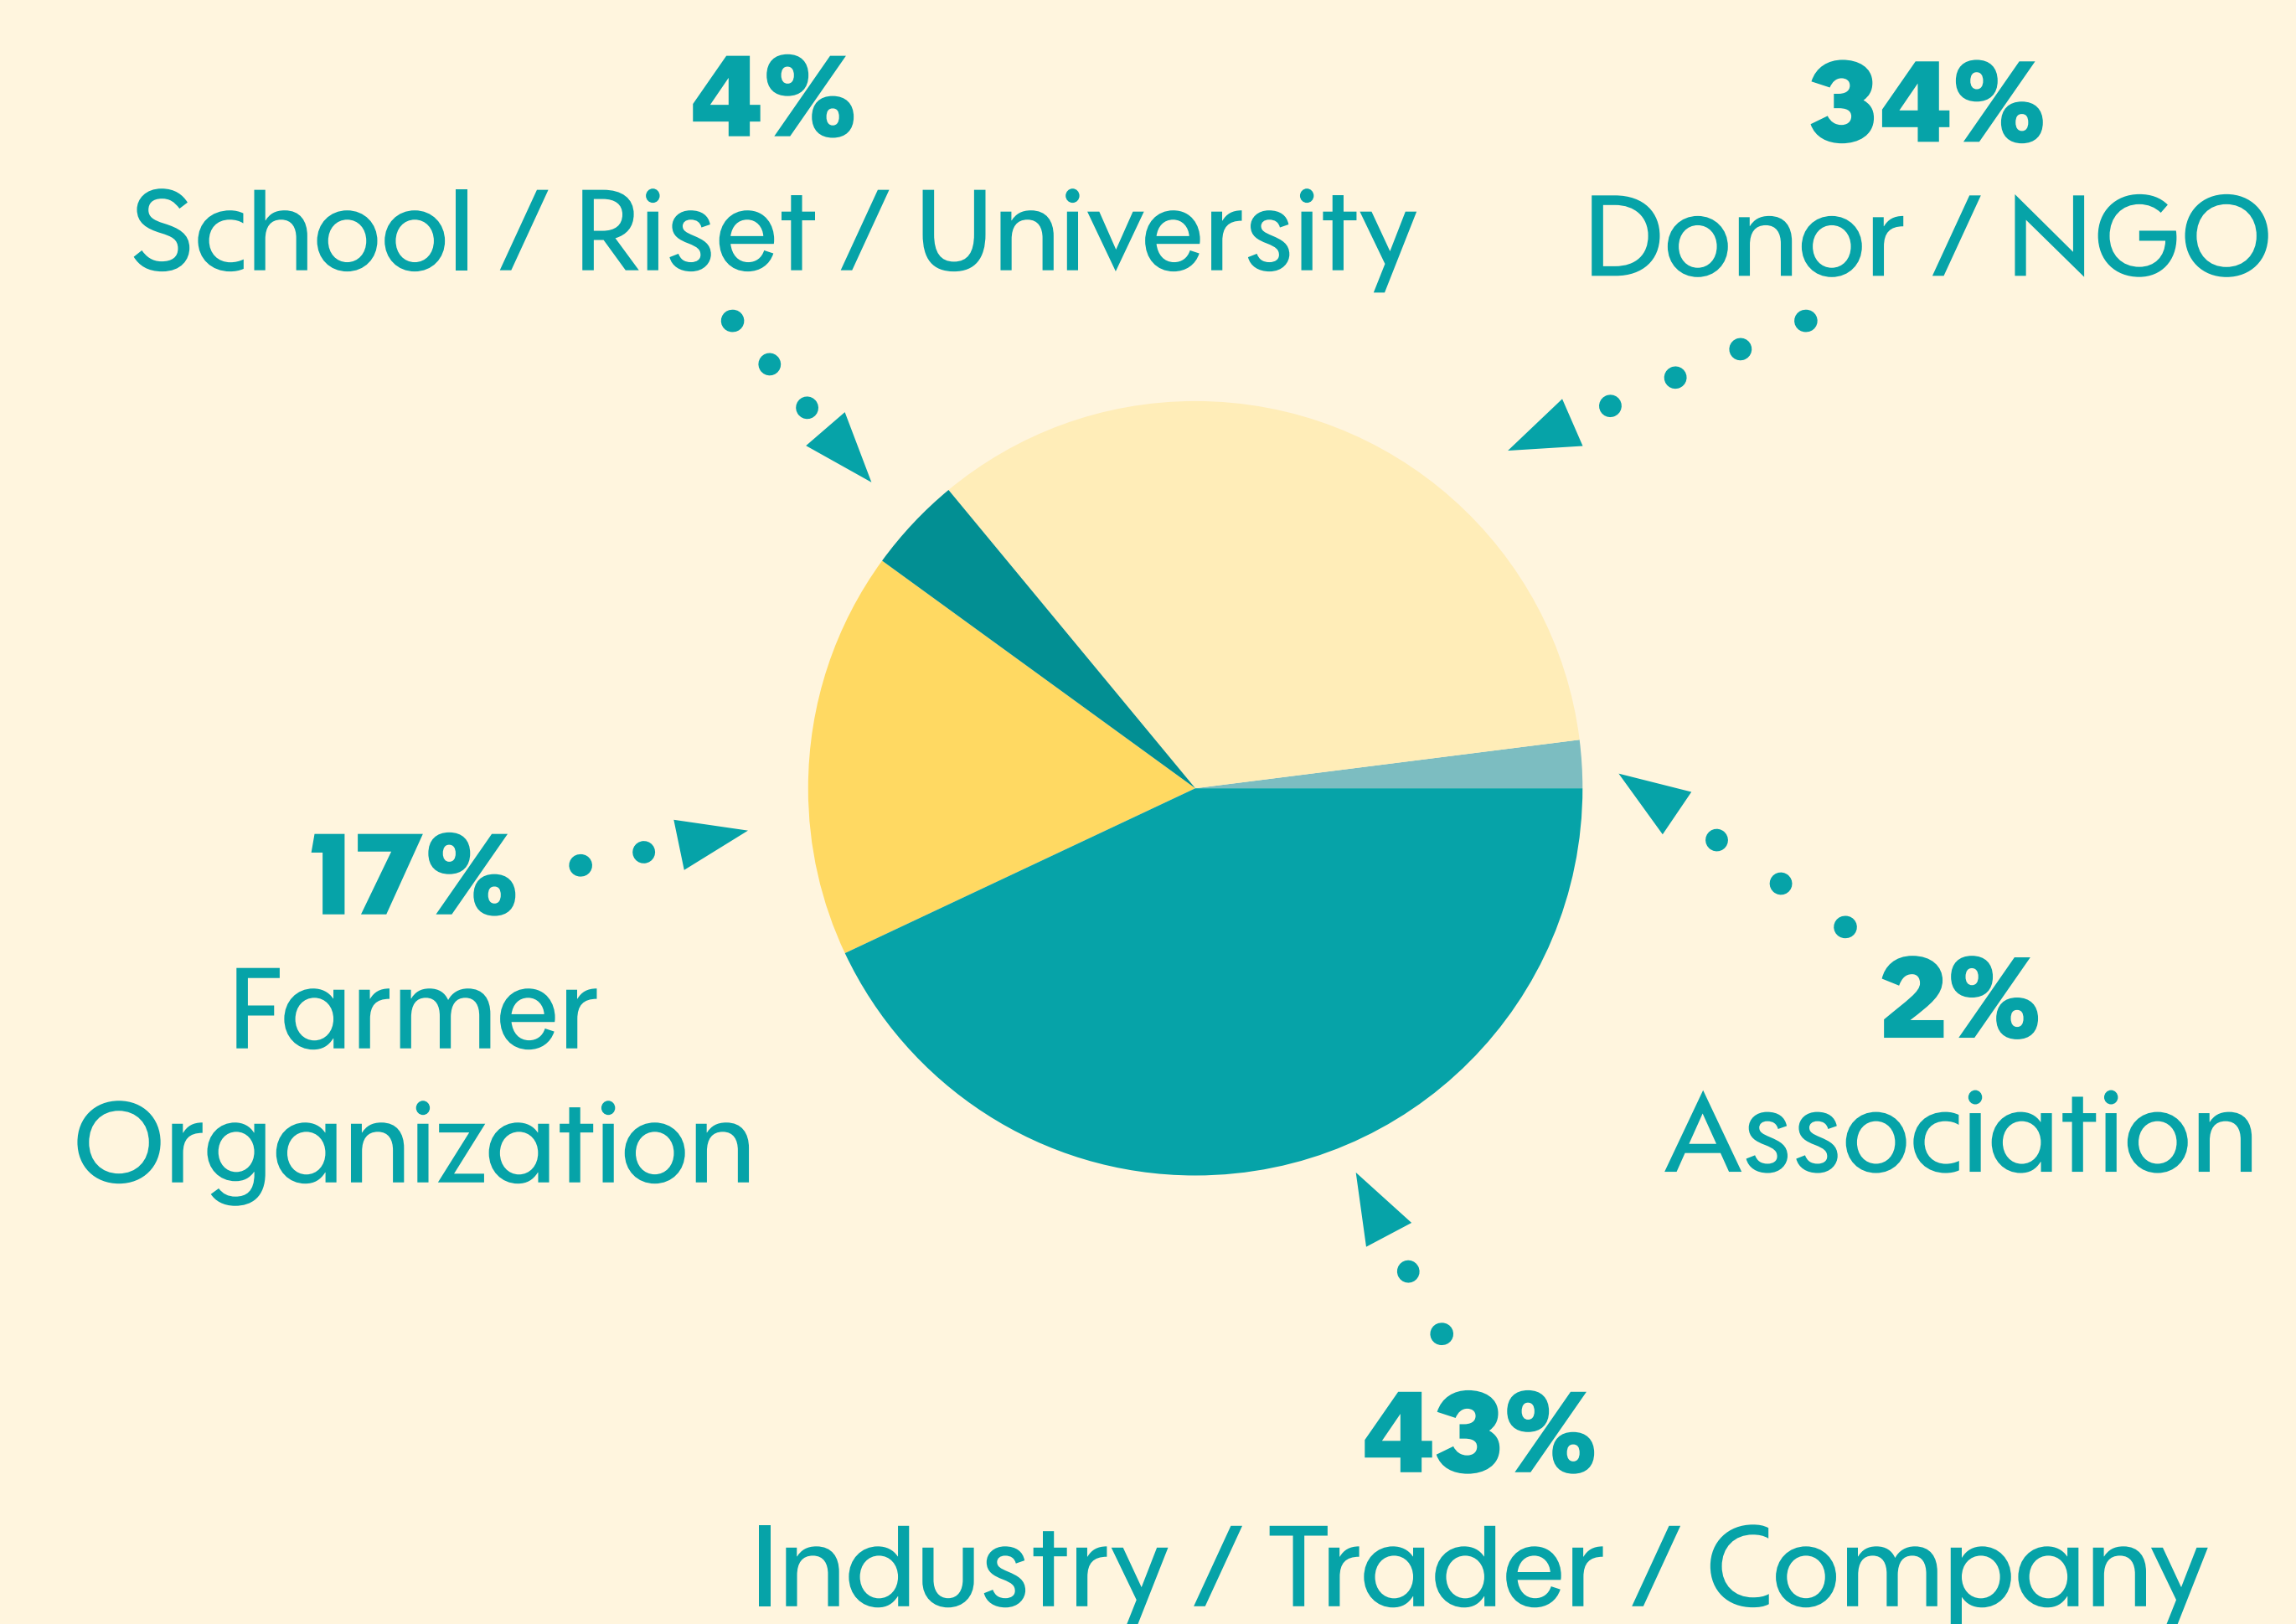

Activities

Roll out of Arabica and Robusta **National Sustainability Curriculum**

Strengthen market access for farmers at national expos

Focus groups: discussion on specific topics eg. measurement for the National Sustainability Curriculum

Collaboration with local governments

Indonesia

SCOPI Donors

Structure

Members

Partners